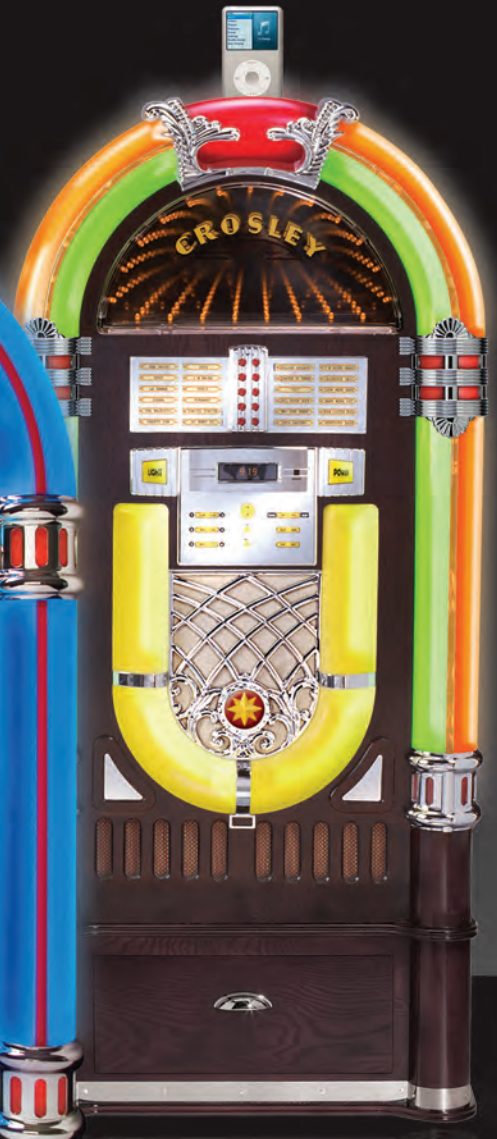

Consumer Friendly Jukeboxes
by

CROSLEY

YESTERDAY, TODAY & TOMORROW

CR12-DI

CR12-2

CR1201A

Percolating bubbles flow endlessly and a kaleidoscope of neon colors pour through the arched columns. These Crosley CD Jukeboxes are the finest replicas of the most famous jukeboxes ever produced. Updated for our times, these jukeboxes features a state-of-the-art sound system, 10 compact disc changer, AM/FM radio, iPod dock, full function remote control and a compact disc storage base.